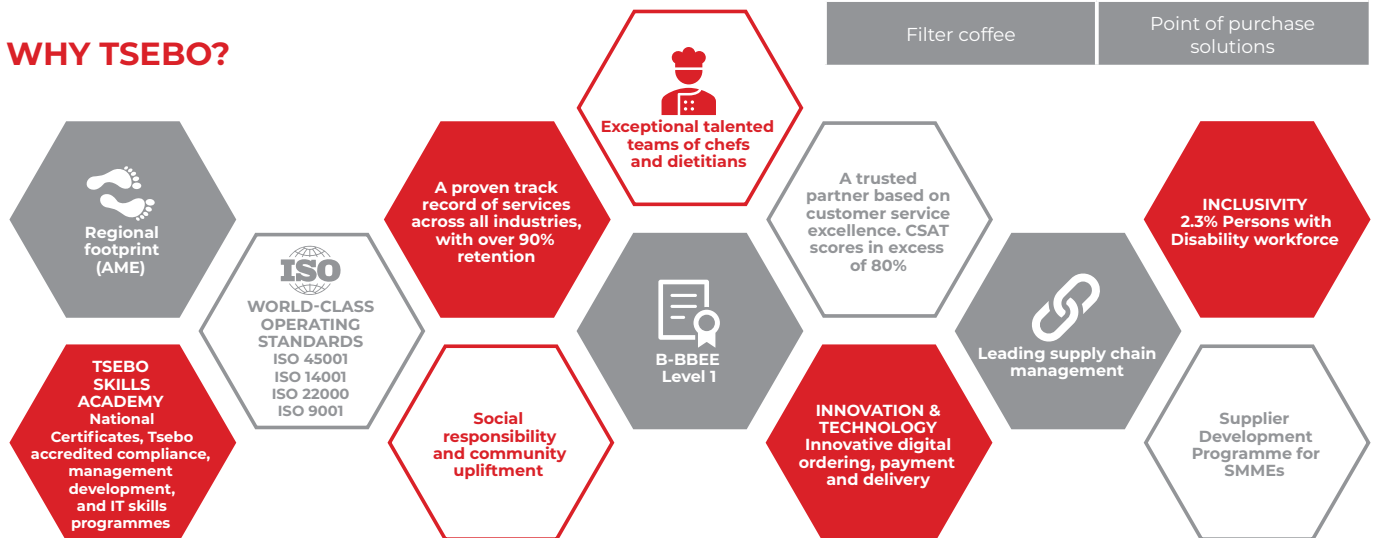

WHY TSEBO?

TSEBO
50
YEARS
BUILDING A LEGACY,
INSPIRING THE FUTURE

GET IN TOUCH

Contact us to see how we can help increase your team's output, within your allocated budget.

+27 11 753 2006 | info@tsebobeverages.com

www.tsebo.com