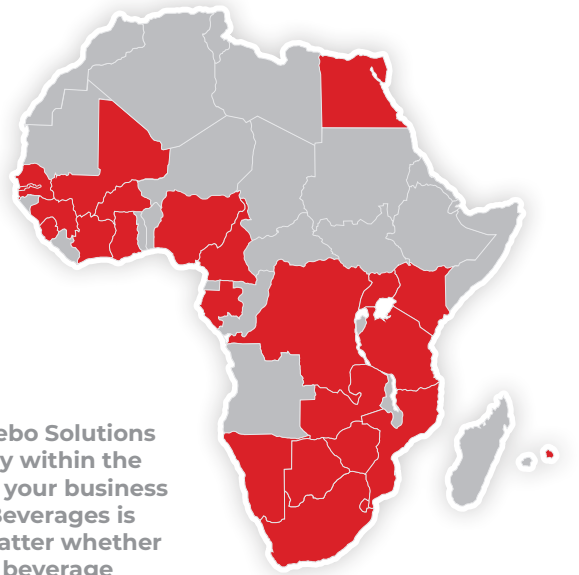

TSEBO

A RANGE OF BEVERAGE SERVICES TO SUIT YOUR BUSINESS NEEDS

As a leading workplace solutions provider for more than 50 years, the Tsebo Solutions Group identified the need to create a full beverage and vending company within the group. Tsebo Beverages was launched to offer a range of services to suit your business needs. From coffee and tea to water and everything in-between, Tsebo Beverages is fast becoming the market leader in full turnkey beverage services. No matter whether you are looking for a vending machine for hot beverages and water, or a beverage service for pause areas, C-suites or functions – Tsebo Beverages has a solution.